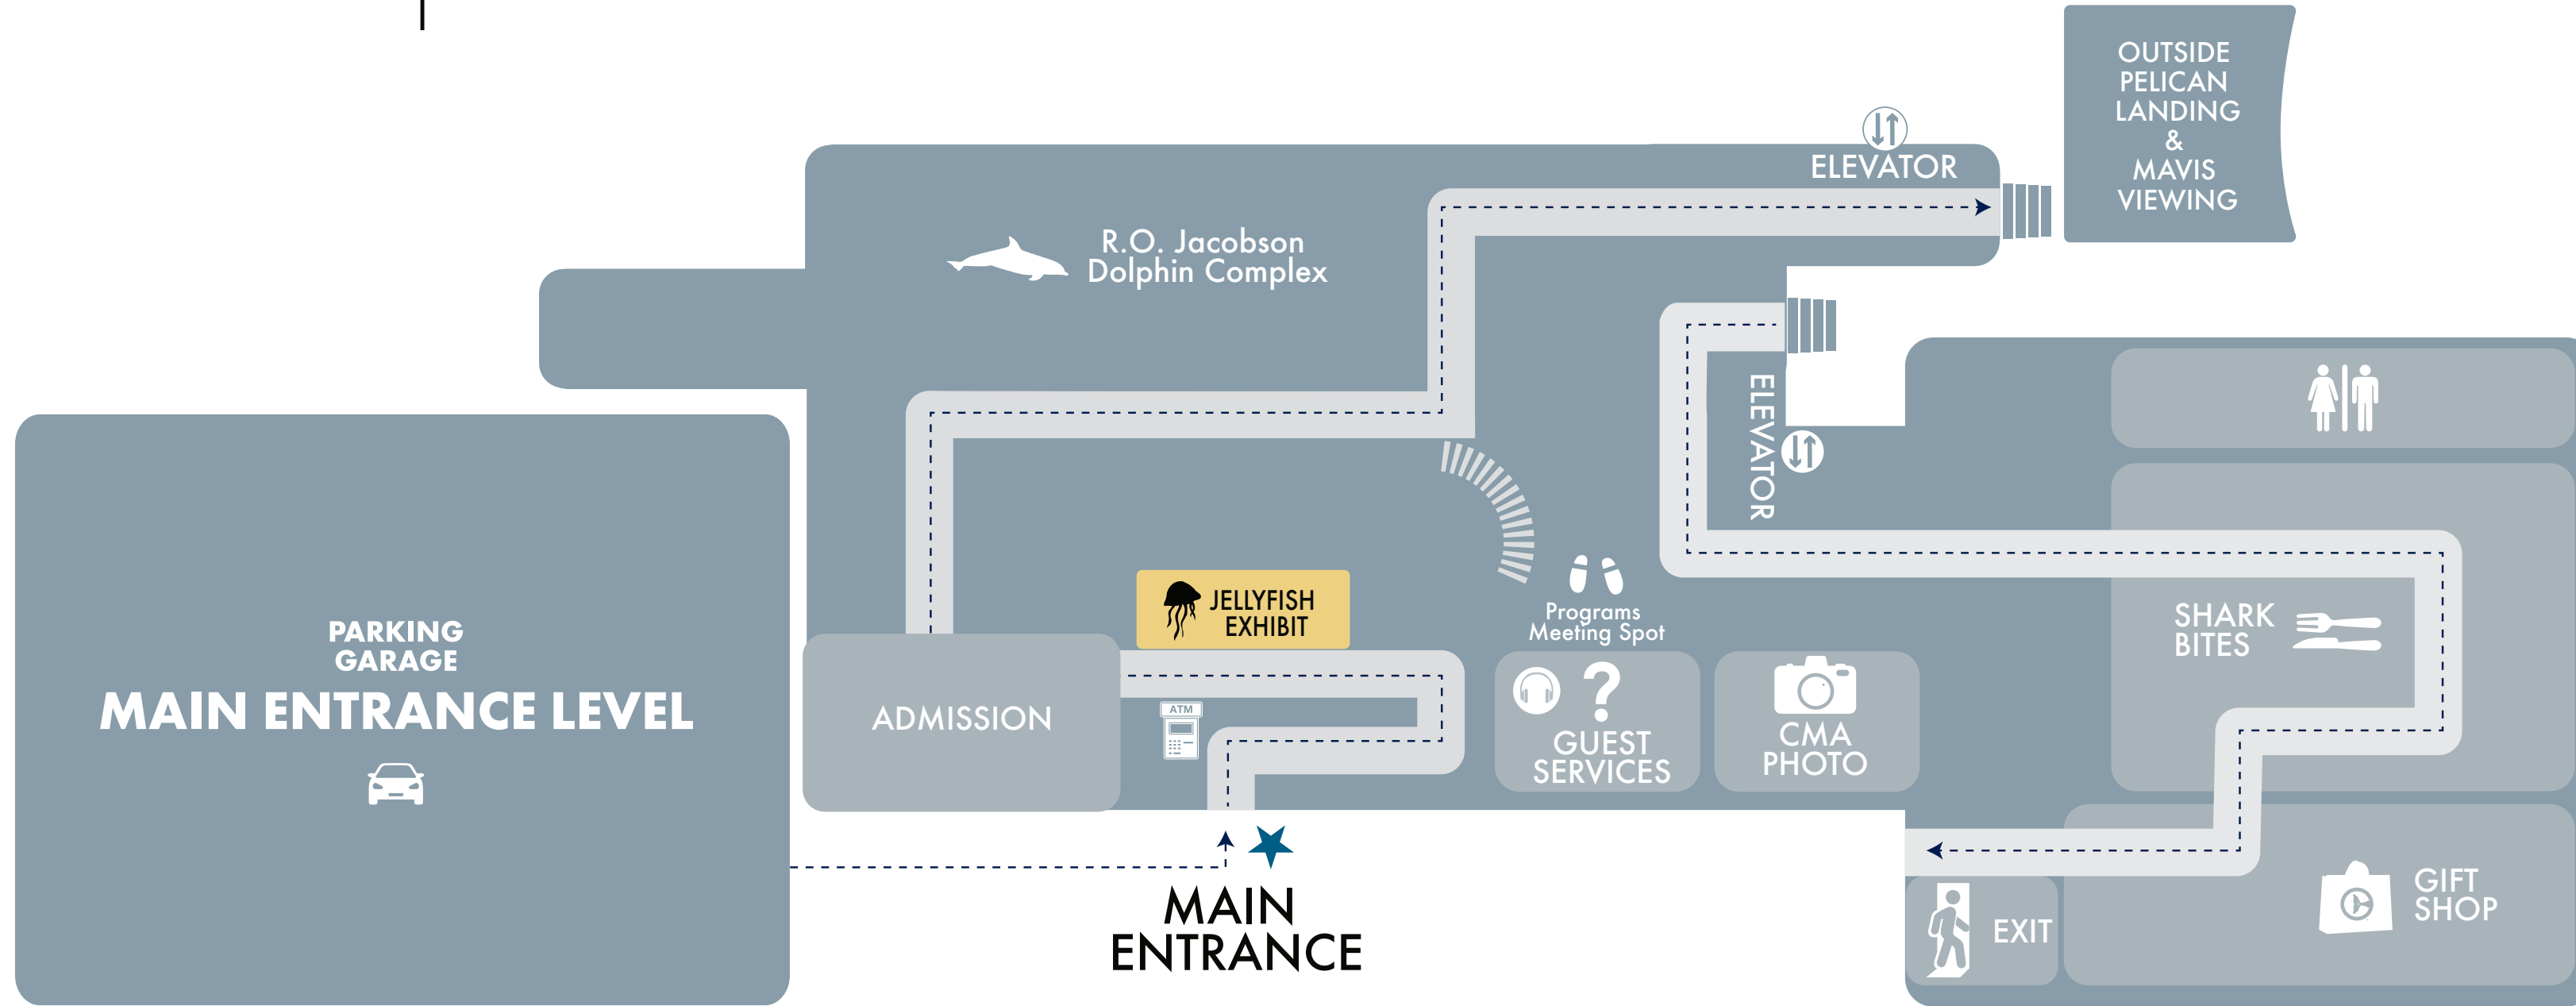

RISING TIDES

SAFEGUARDING MARINE LIFE FOR THE FUTURE

LEVEL 3

Admissions
Cafe
Exit

Guest Services
Audio Tour Drop Off
Photo by FINTASTIC

Gift Shop
Dolphin Complex
ATM

Jellyfish Exhibit

LEVEL 1

Boat Tours
Window of Wonder
Rescue Walk
Sea Cavern

Mangrove Kids Zone
Stingray Beach
Mavis Hideaway

Animal Hospital
Atlantis Theater
Underwater Viewing
Shipwreck Alley

LEVEL 2

Rescue Deck
Shark Pass
Sea Turtle Habitats
Otters
Pelicans

Sea Lion Exhibit
Manatee Exhibit
Shark Exhibit
Animal Hospital
Penguin Exhibit
Animal Encounter