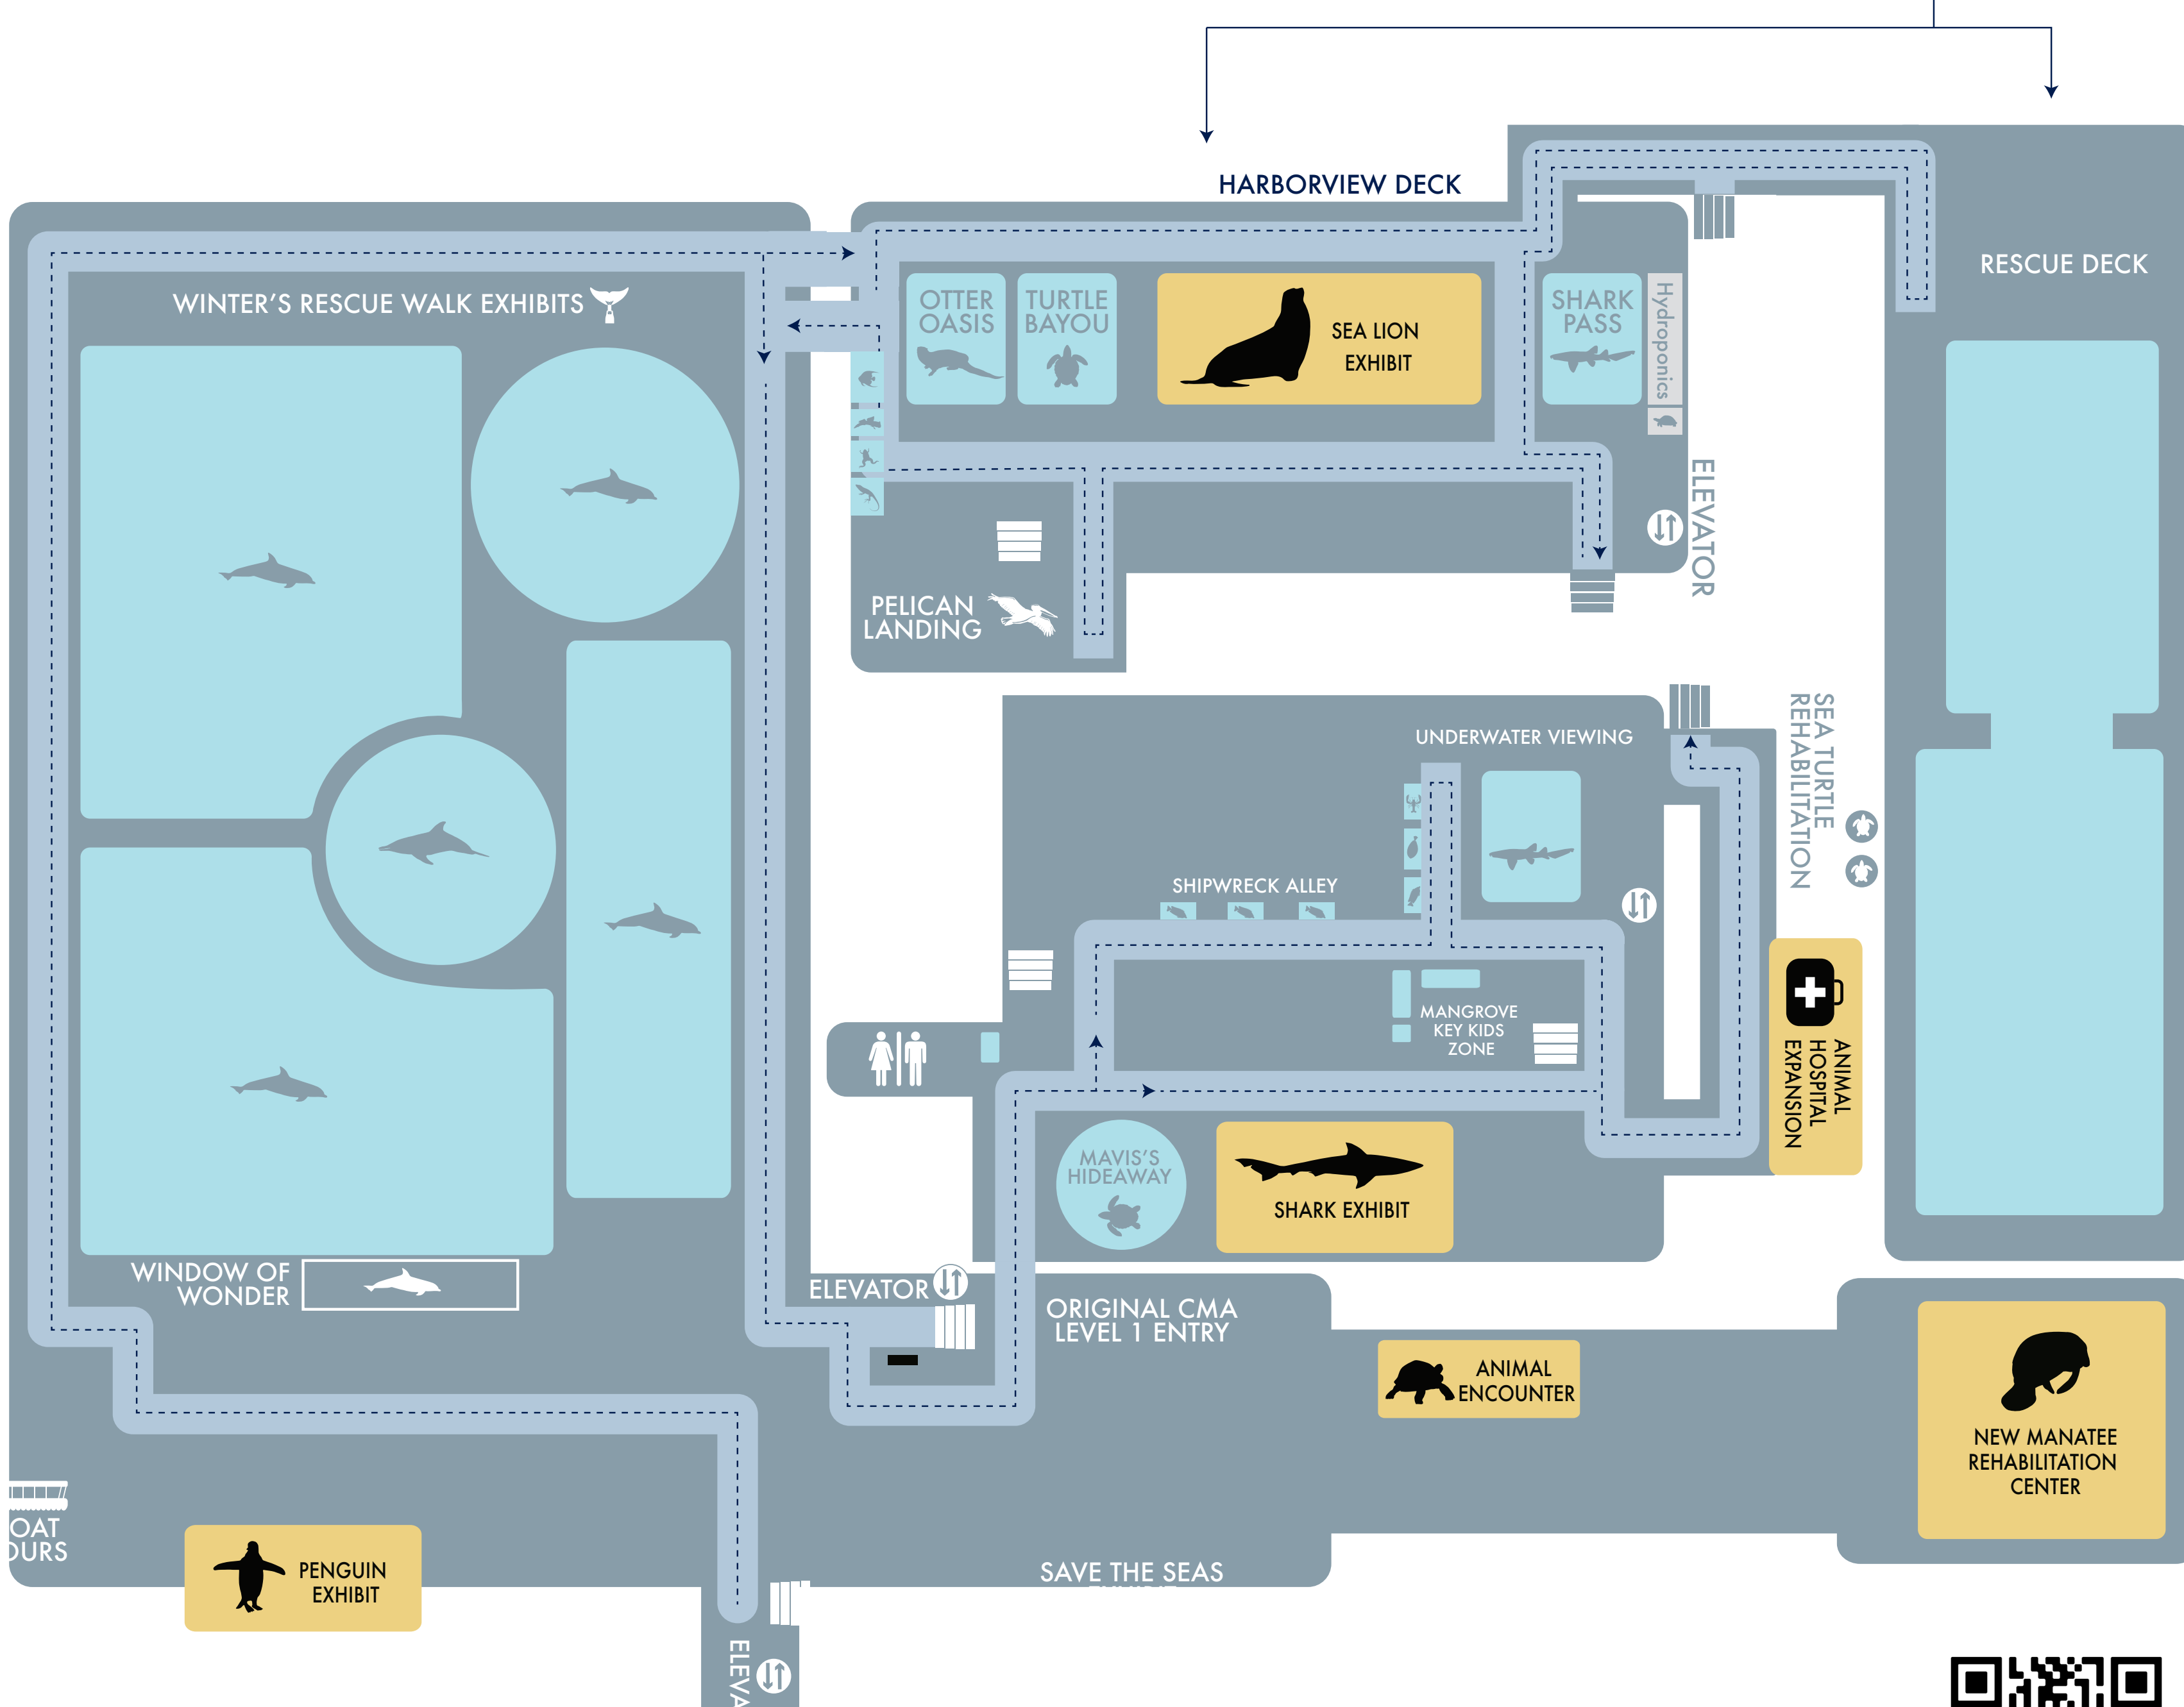

RISING TIDES

SAFEGUARDING MARINE LIFE FOR THE FUTURE

LEVEL 3

Admissions
Cafe
Exit

Guest Services
Audio Tour Drop Off
Photo by FINTASTIC

Gift Shop
Dolphin Complex
ATM

Jellyfish Exhibit

LEVEL 1

Boat Tours
Window of Wonder
Rescue Walk
Sea Cavern

Mangrove Kids Zone
Stingray Beach
Mavis Hideaway

Animal Hospital
Atlantis Theater
Underwater Viewing
Shipwreck Alley

LEVEL 2

Rescue Deck
Shark Pass
Sea Turtle Habitats
Otters
Pelicans

Sea Lion Exhibit
Manatee Exhibit
Shark Exhibit
Animal Hospital
Penguin Exhibit
Animal Encounter