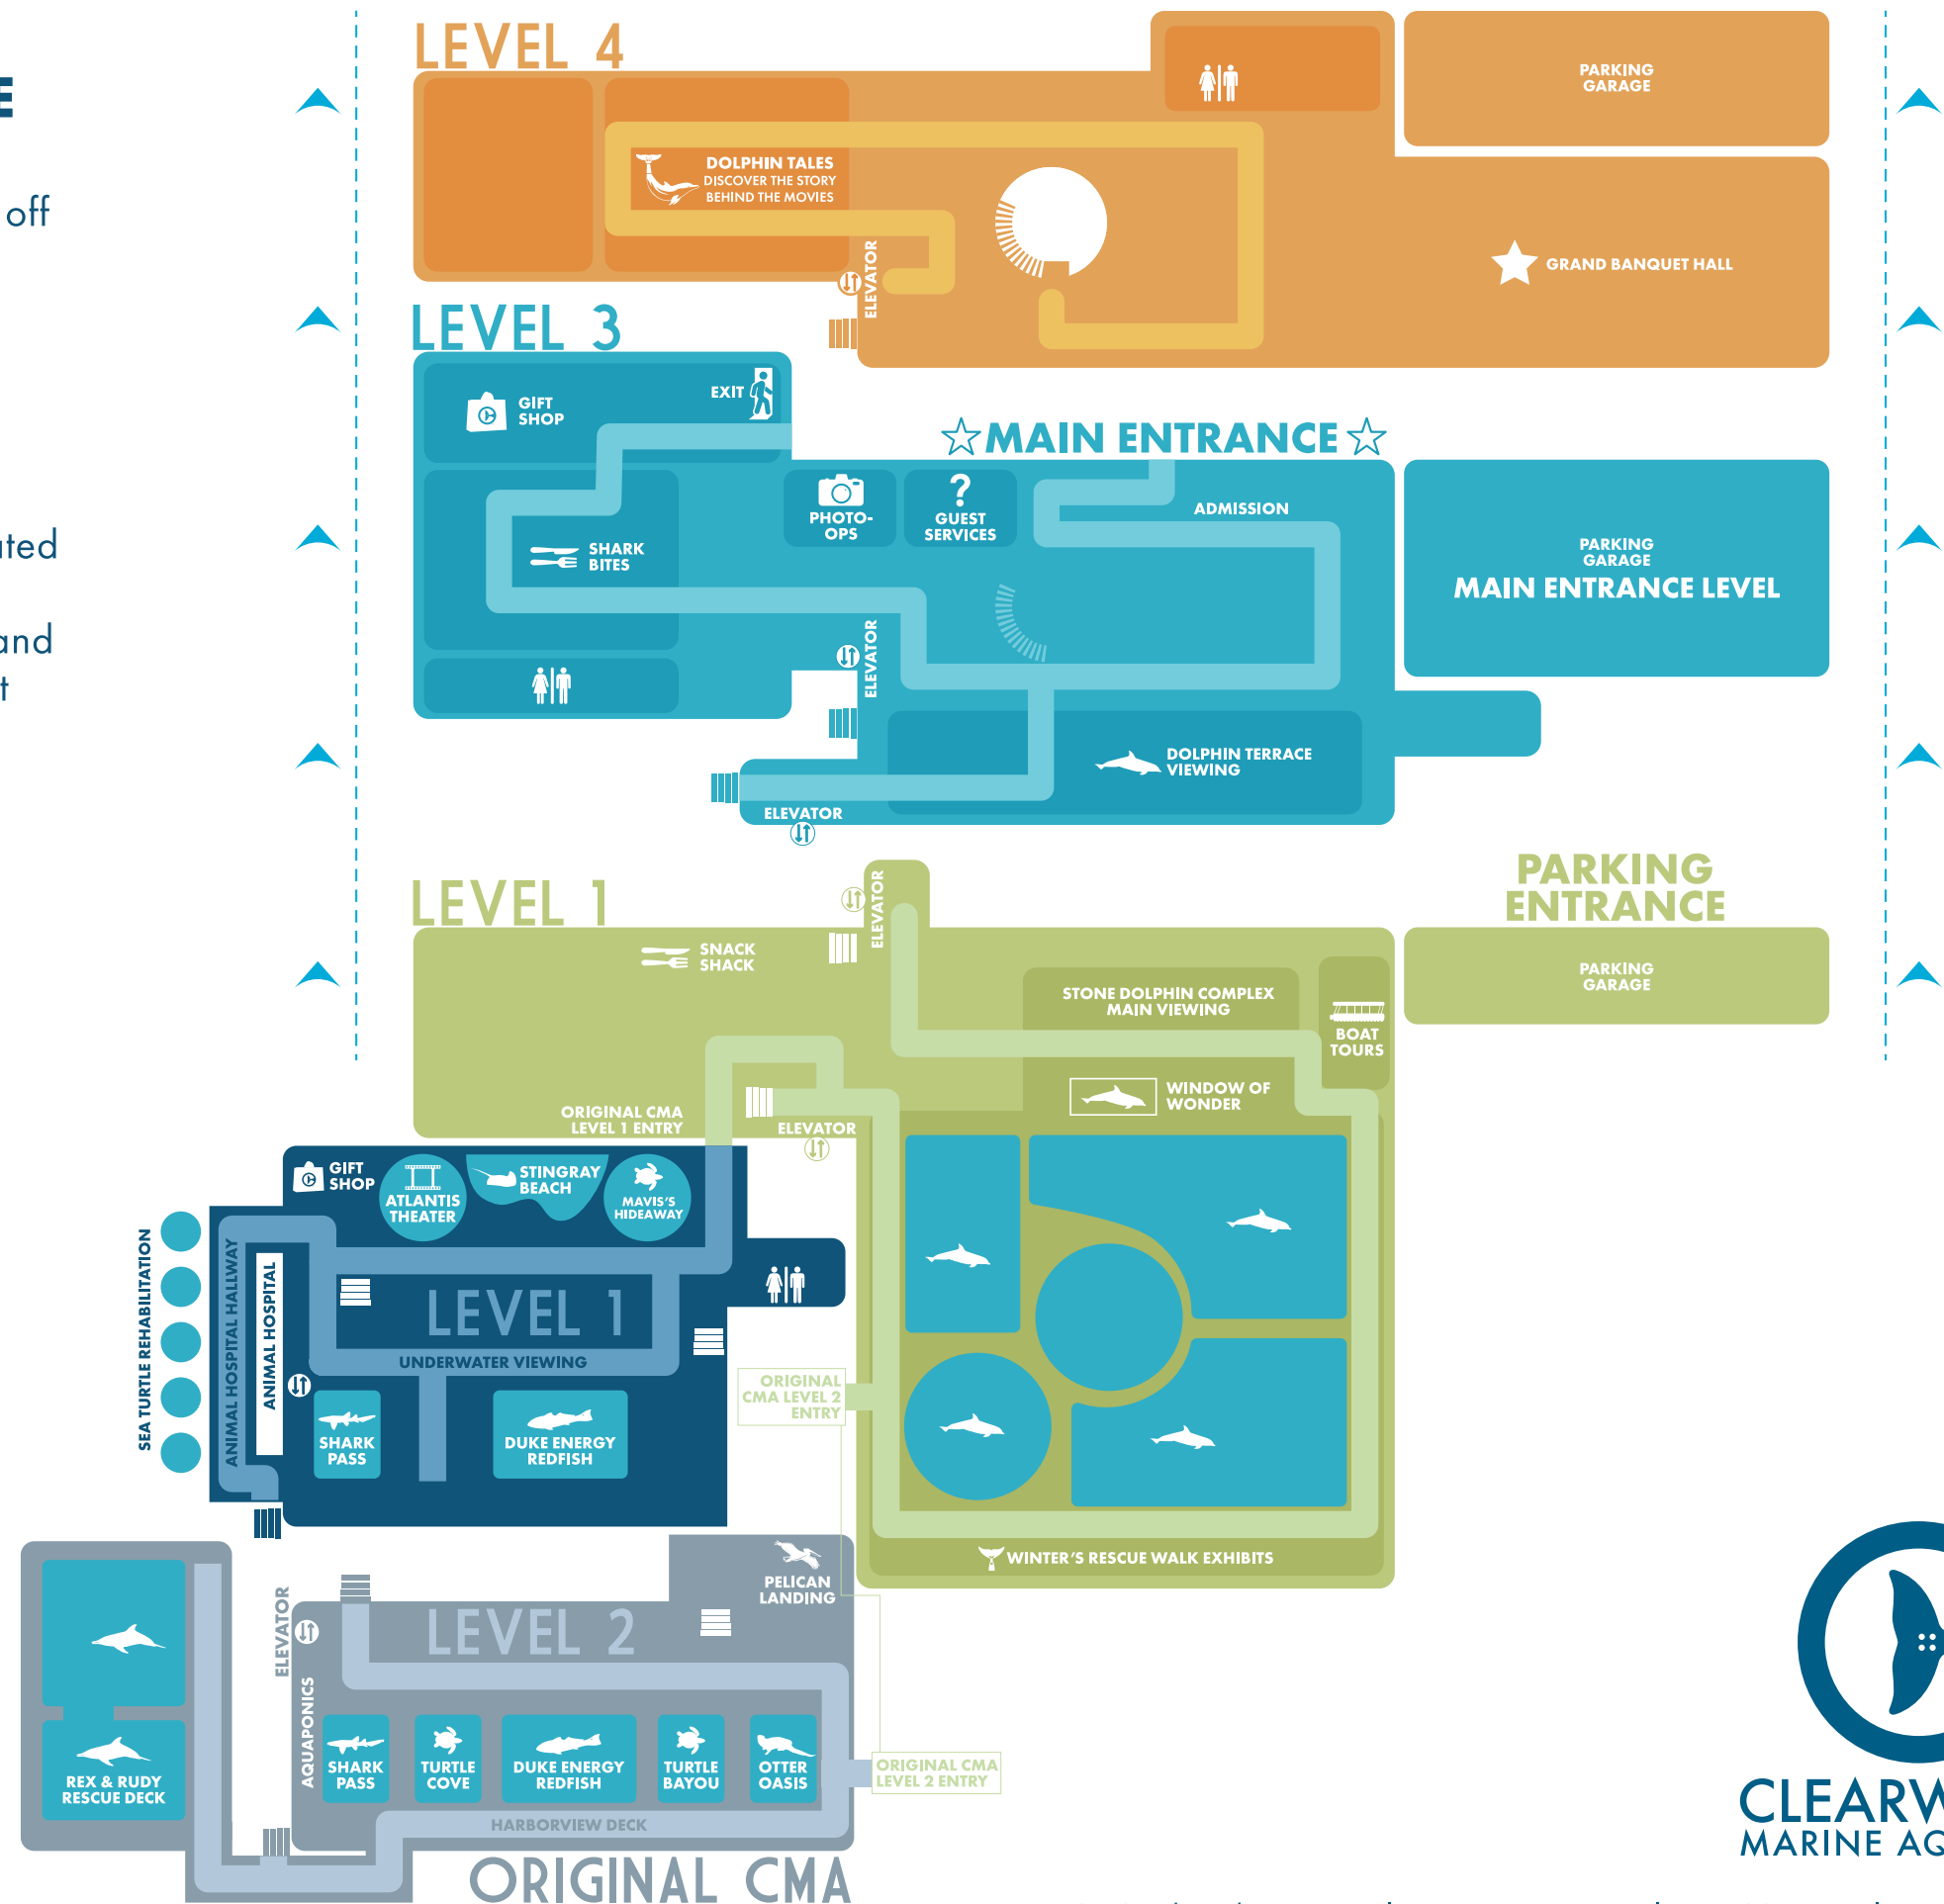

MAIN ENTRANCE

RESTROOMS

STAIRS

ELEVATOR

GUEST SERVICES

DINING

PHOTO-OPS

EXIT

GIFT SHOP

HOW TO ARRIVE

1. Enter the Parking Garage off of Windward Passage
2. Park on any level, then make your way to Level 3 for the Main Entrance ☆
3. The Main Entrance is located on Level 3 next to the exterior stairs, elevators, and restrooms on the northeast side of the building

CLEARWATER MARINE AQUARIUM